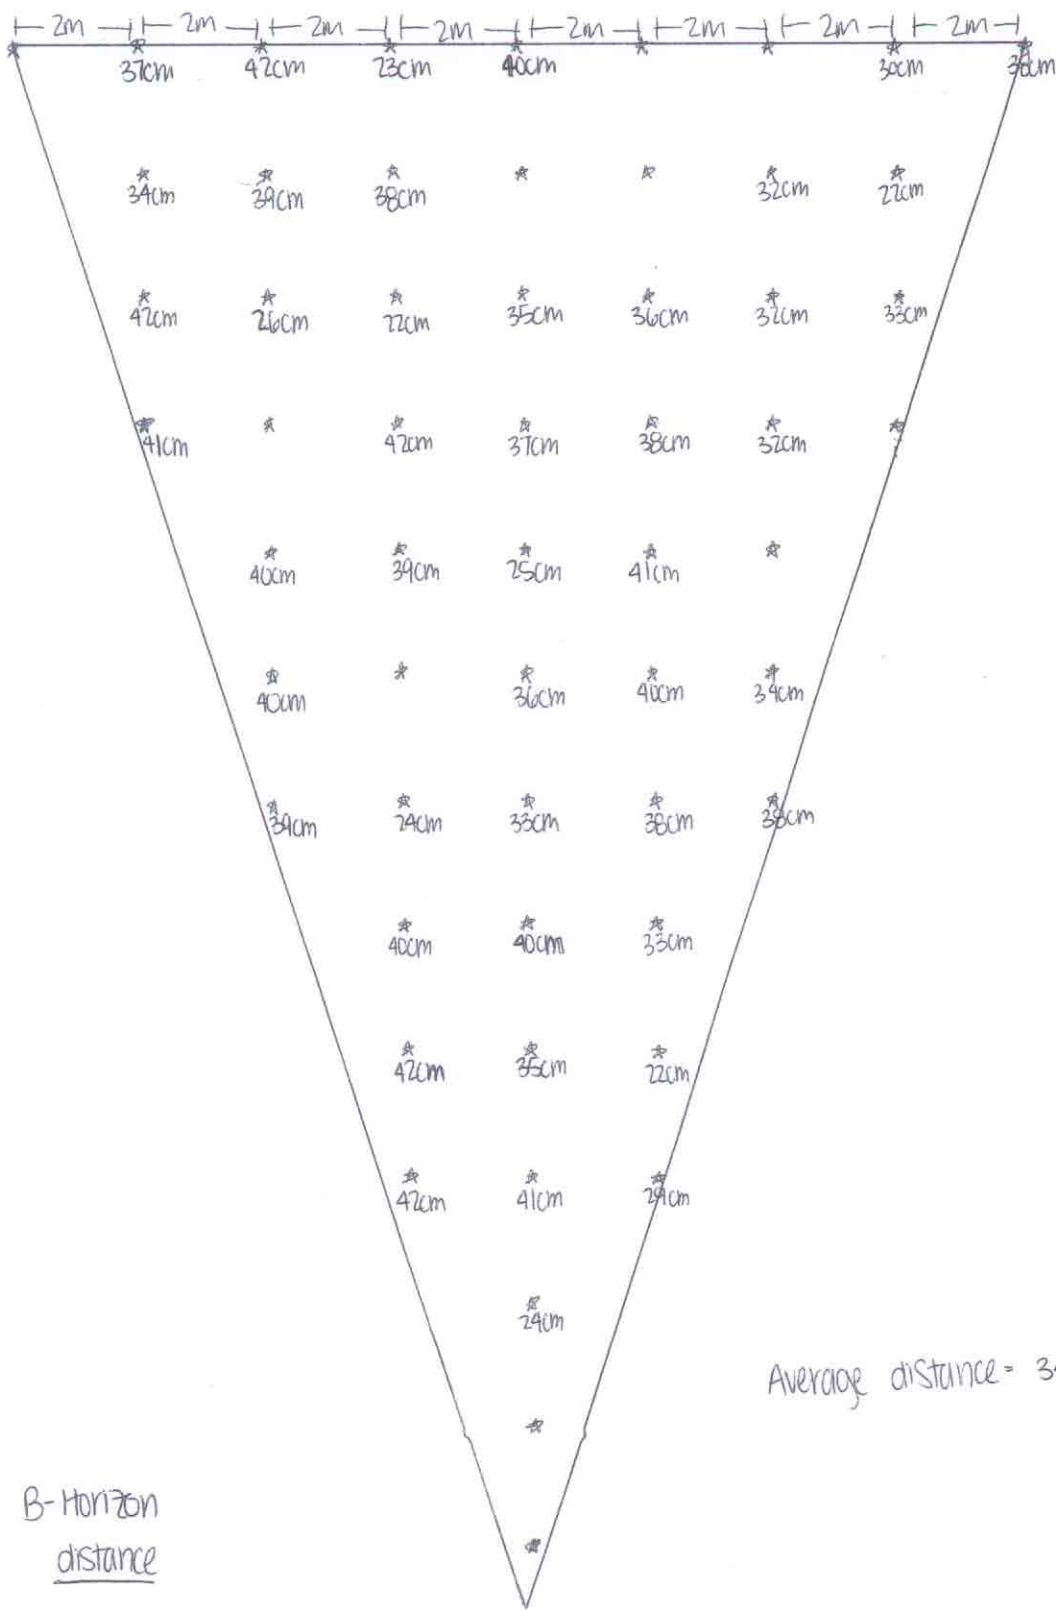

At horizon
Munsell Scale

E-Horizon
distance

Average distance = 20.48cm

- = 10 (closest to wetland)
- = 7.5
- = 5
- = 2.5

B-horizon
Munsell Scale

B- Horizon
distance