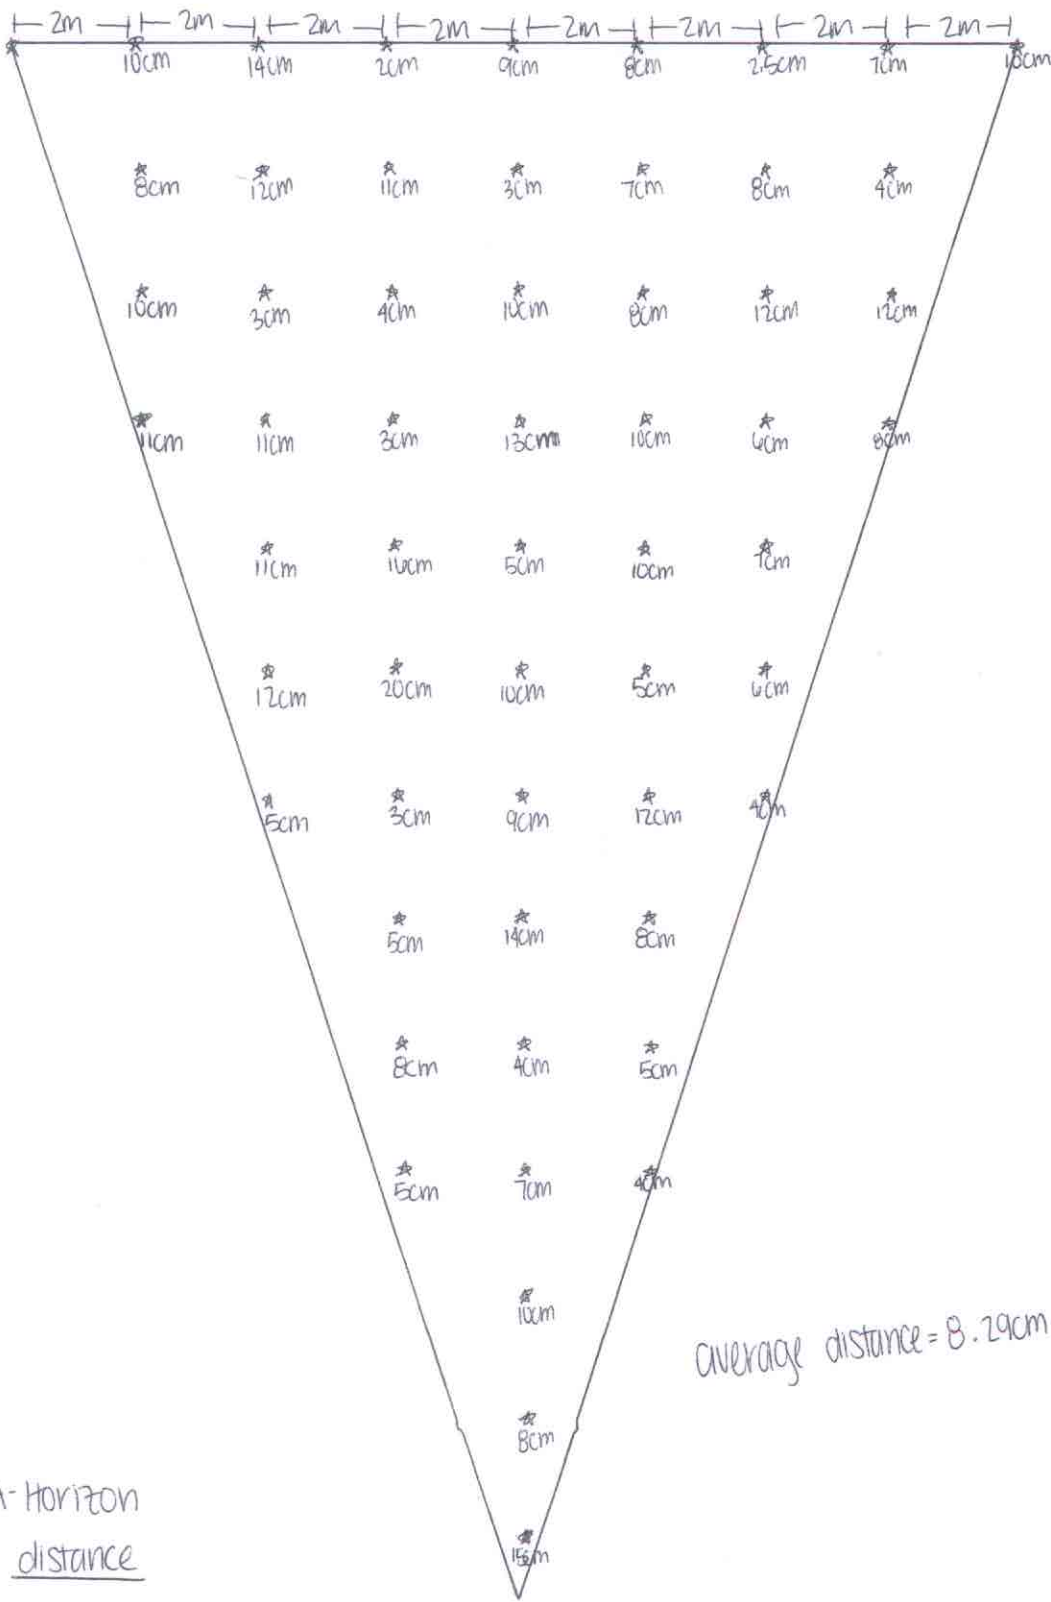

At horizon
Munsell Scale

E-Horizon
distance

Average distance = 20.48cm

- = 10 (closest to wetland)
- = 7.5
- = 5
- = 2.5

B-horizon
Munsell Scale

B- Horizon
distance