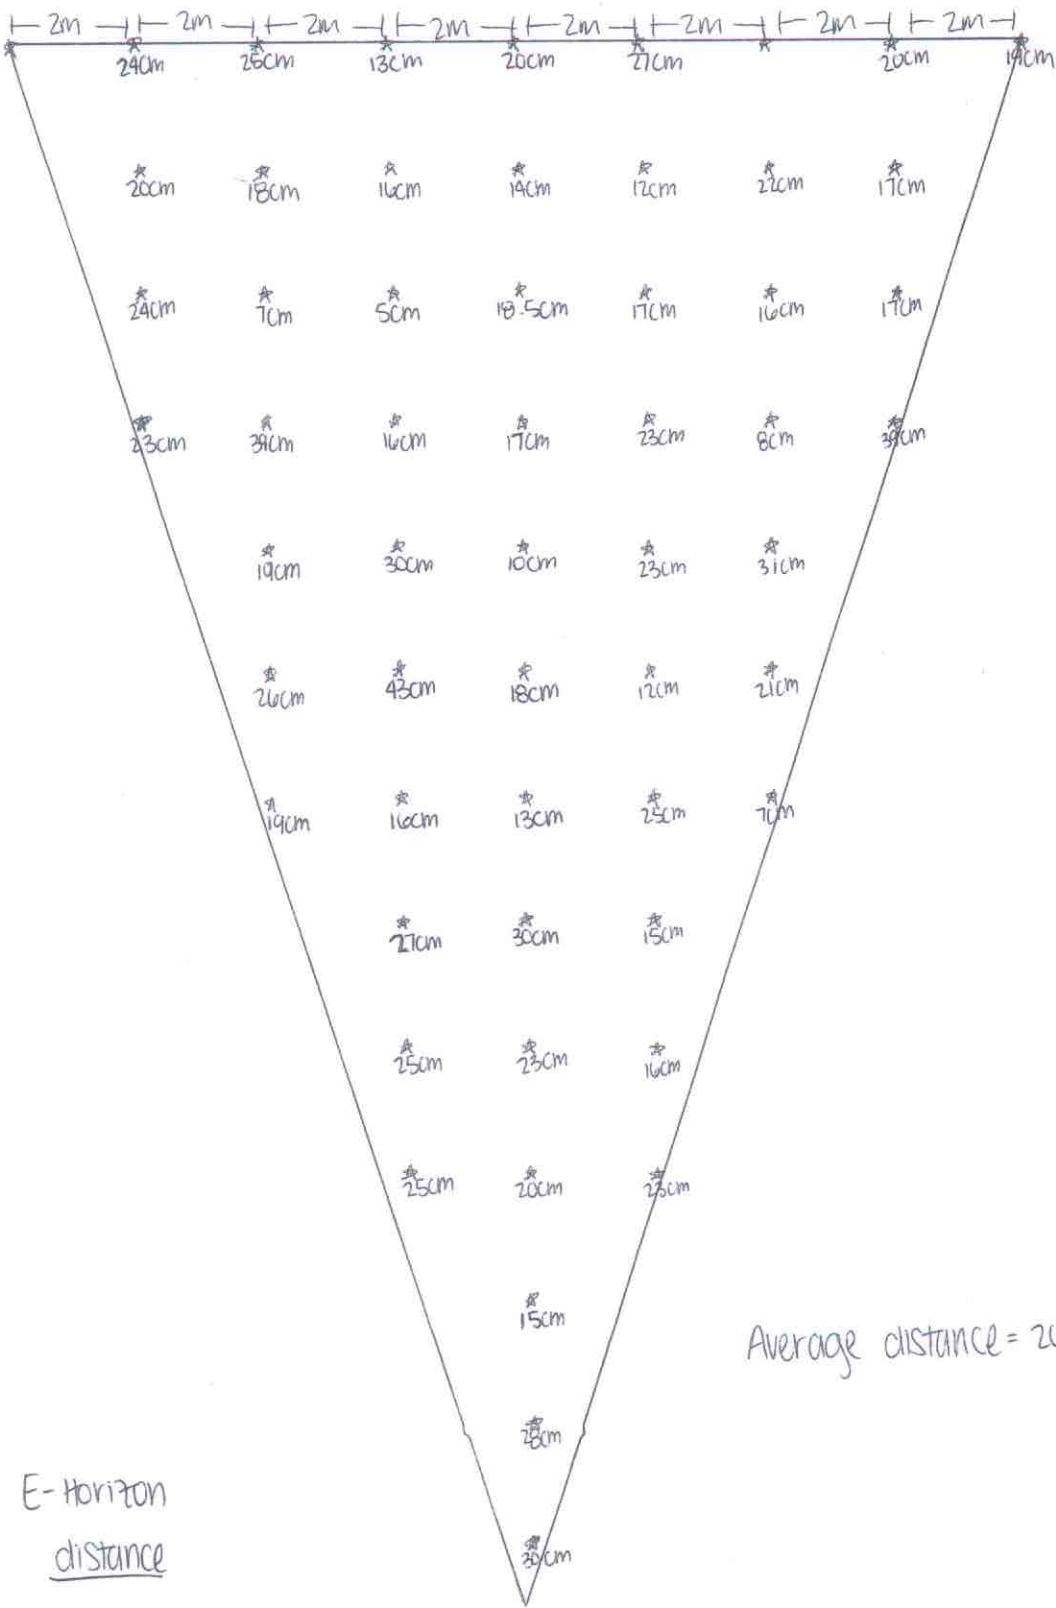

At horizon
Munsell Scale

E-Horizon
distance

Average distance = 20.48cm

- = 10 (closest to wetland)
- = 7.5
- = 5
- = 2.5

B-horizon
Munsell Scale

B- Horizon
distance