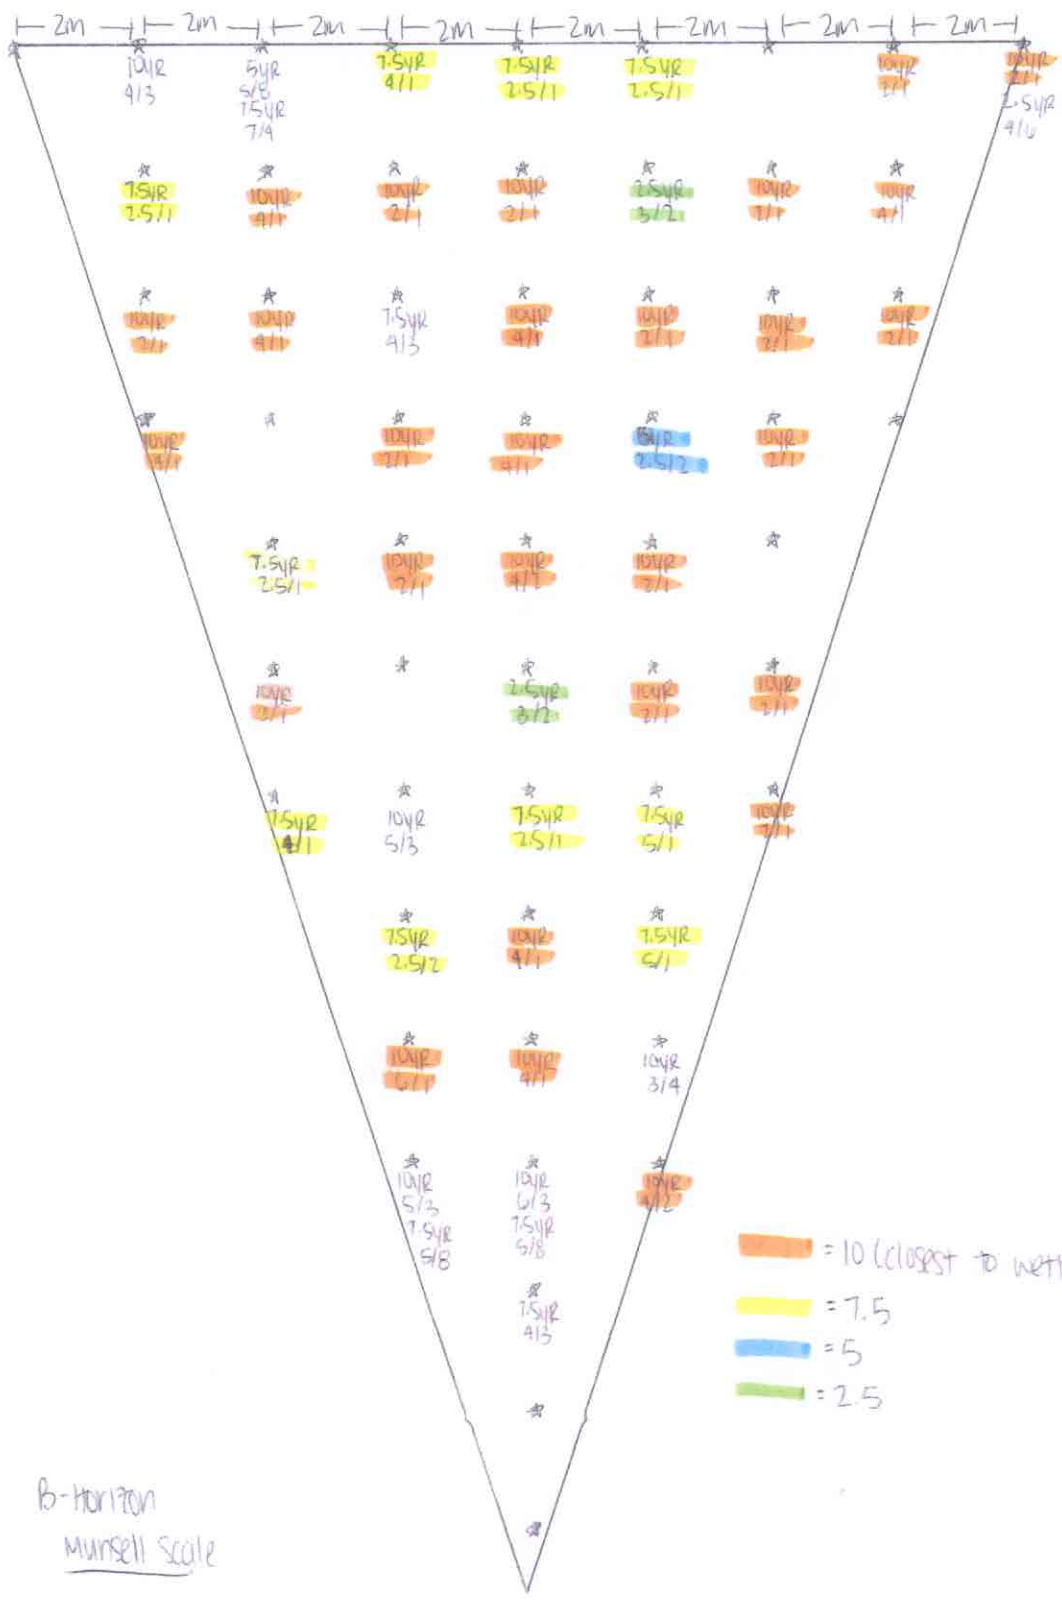

At horizon
Munsell Scale

E-Horizon
distance

Average distance = 20.48cm

- = 10 (closest to wetland)
- = 7.5
- = 5
- = 2.5

B-horizon
Munsell Scale

B- Horizon
distance